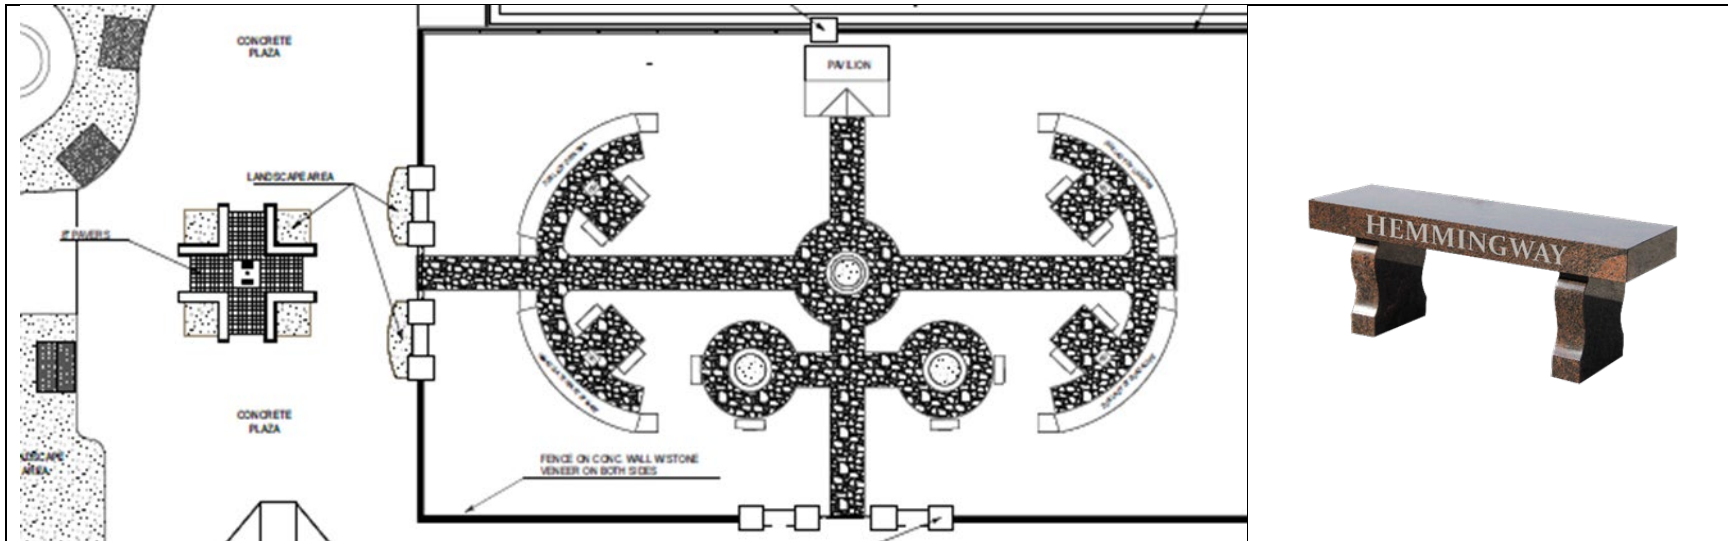

St. Benedict Catholic Church Columbarium and Memorial Garden

Granite Memorial Bench Donation Tracking – as of 4-16-2024

Granite Memorial Bench Placement	Bench Pos. – Facing Niche	Status	Donation	Engraving Order*
Niche Section - Our Lady of Fatima – Top Left	Left – A	Sold	\$3,000	
Niche Section - Our Lady of Fatima – Top Left	Right – B	Sold	\$3,000	
Niche Section - Our Lady of Lourdes – Top Right	Left – A		\$3,000	
Niche Section - Our Lady of Lourdes – Top Right	Right – B	Sold	\$3,000	
Niche Section - Our Lady of Guadalupe – Bottom Right	Left – A	Sold	\$3,000	
Niche Section - Our Lady of Guadalupe – Bottom Right	Right – B	Sold	\$3,000	
Niche Section - Immaculate Heart of Mary – Bottom Left	Left – A	Sold	\$3,000	
Niche Section - Immaculate Heart of Mary – Bottom Left	Right - B	Sold	\$3,000	
Plaza Covered Bench – Top – A		Pending	\$8,000	
Plaza Covered Bench – Middle – B		Pending	\$8,000	
Plaza Covered Bench – Bottom - C		Sold	\$8,000	

*Included with each granite memorial bench is a single line of engraving placed on front and back edge of bench